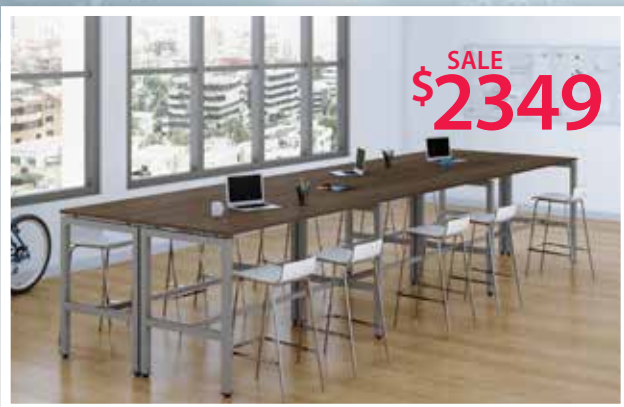

Winter SALE

OFFICE FURNITURE

SALE
$2349

Elements Gathering Work Table

PL3072(6), PLTEGU3041(8), PLTDB72(12), PLTCBSILVER(12) List $4222